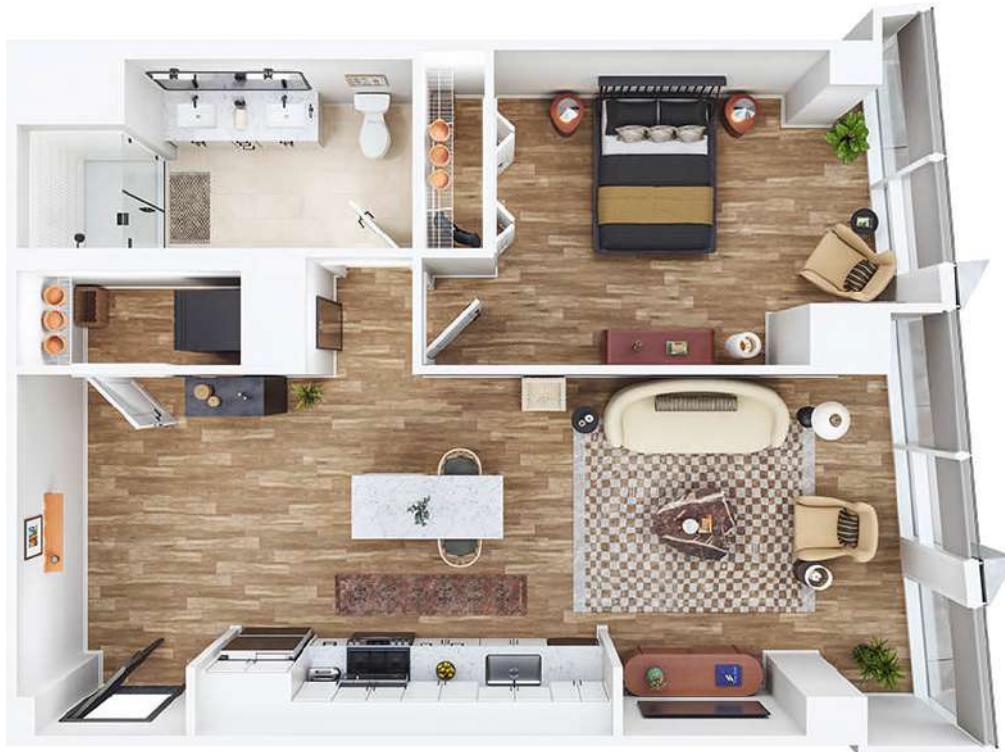

ONE BED - K

1 BED / 1 BATH

758

SQ. FT.

FLORA

1114 W Carroll Ave. | Chicago, IL 60607

www.florafultonmarket.com

Floor plans are artist's rendering. All dimensions are approximate. Actual product and specifications may vary in dimension or detail. Not all features are available in every apartment home. Prices and availability are subject to change. Rent is based on monthly frequency. Additional fees may apply, such as but not limited to package delivery, trash, water, amenities, etc. Please see a representative for details.